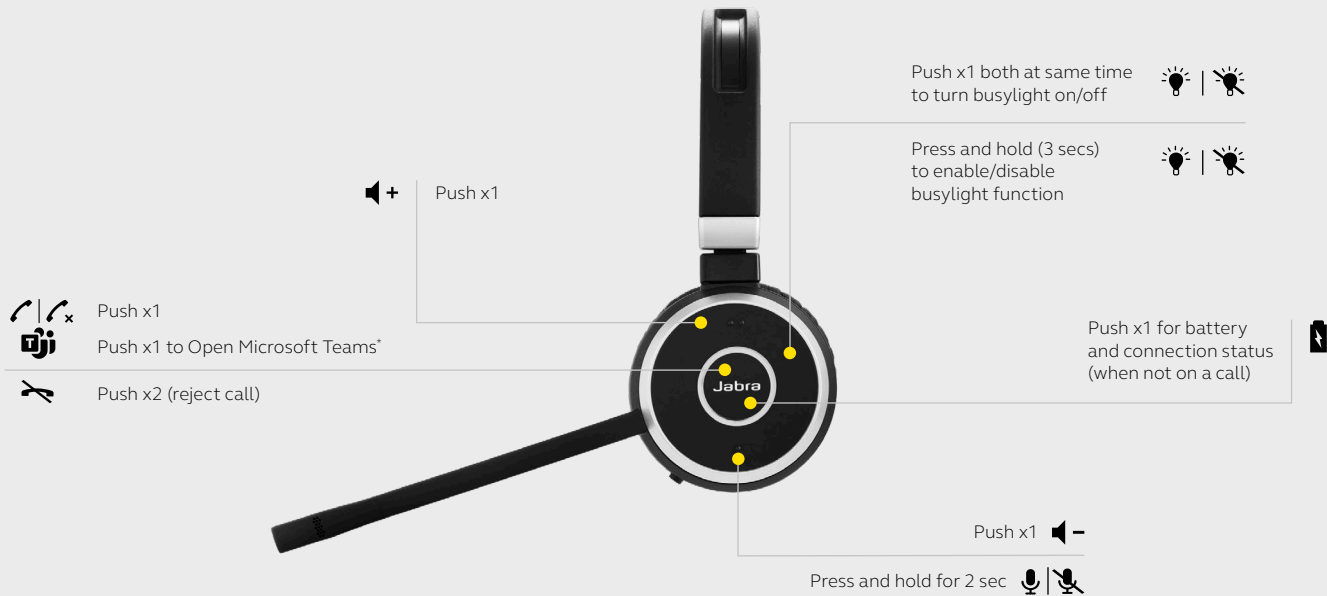

HOW TO START AND PAIR

HOW TO CHARGE

Charge with either the optional charging stand accessory or the supplied USB charging cable.

Full charge time **120** mins.
Up to 12 hours of battery.

HOW TO USE

	FEATURES	BENEFITS
Connectivity	Computer	Jabra Link 380 Bluetooth USB-A adapter. Up to 30m/100ft wireless range to your computer.
	USB cable	Plug-and-play connectivity to computer
	Dual Bluetooth connectivity	Connect two Bluetooth enabled devices at the same time, including mobile device and computer
	Certifications	Certified for Microsoft Teams*, Cisco and more
	Multiple device pairing	Pair up to 8 devices, one at a time
Audio	Microphone	State-of-the-art noise-cancelling microphone eliminates background noise
	HiFi Audio	HiFi audio streaming
	Software integration	Additional features available via Jabra Xpress and Jabra Direct
Ease of use	Rechargeable battery	Up to 12 hours battery life
	Busylight	Integrated busylight acting as a 'do not disturb' sign and protecting your focus
	All day comfort	Leather feel ear cushions and an on-ear wearing style for all-day comfort
	Optional charging stand	Easy charging and docking comes with an optional charging stand to eliminate battery concerns
	Discreet boomarm	Boom arm can be clipped into the headband when not on calls
	Music controls	Speaker volume up/down on headset
	Call management	Answer/reject calls; increase/decrease speaker volume; mute
Variants	UC and MS variants	Choose from UC or MS Teams variants
Compatibility	Leading UC vendors and Microsoft Teams*	  